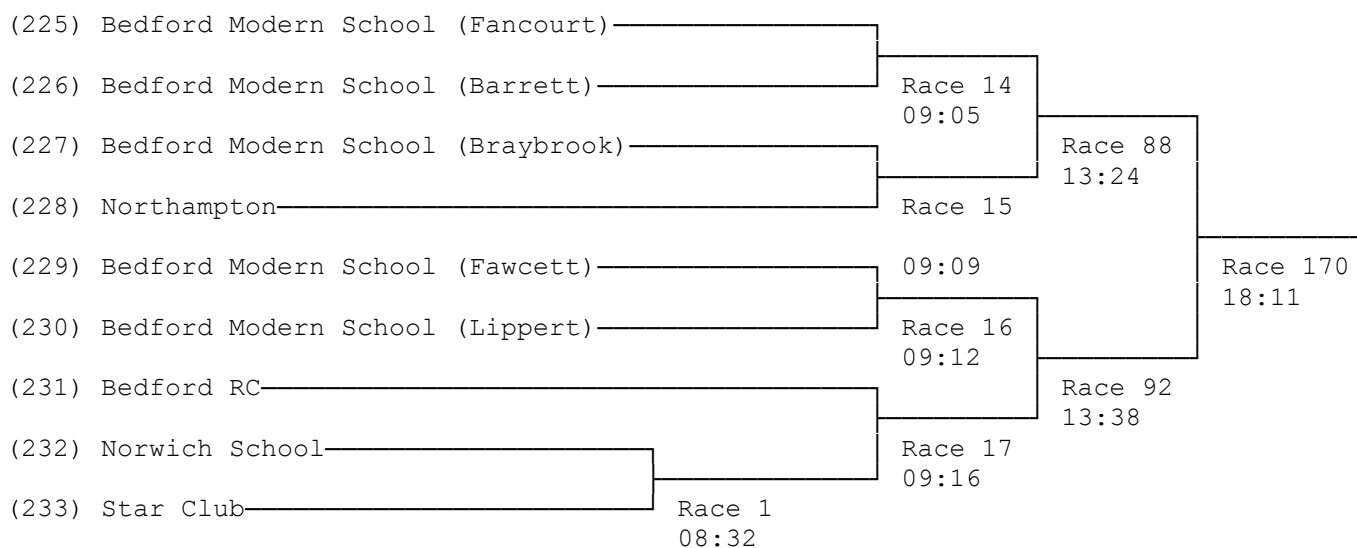

54) Junior 14 Sculls