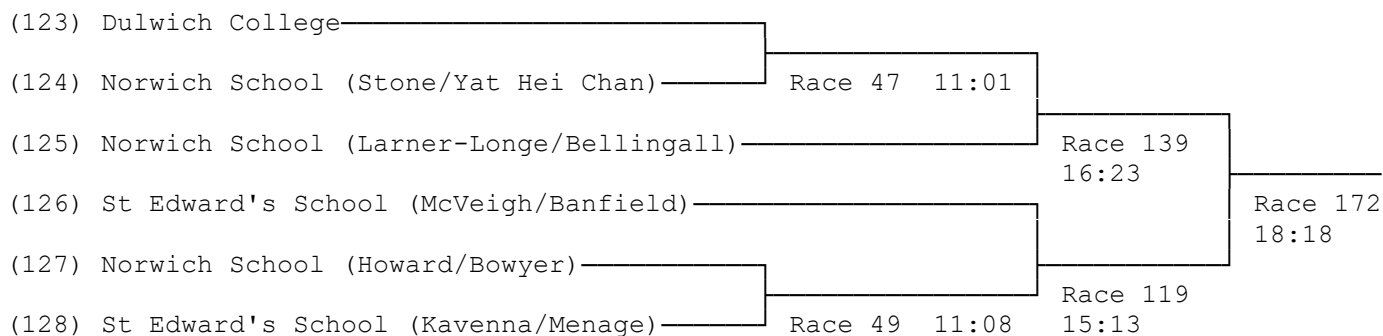

33) Junior 16 Coxless Pairs