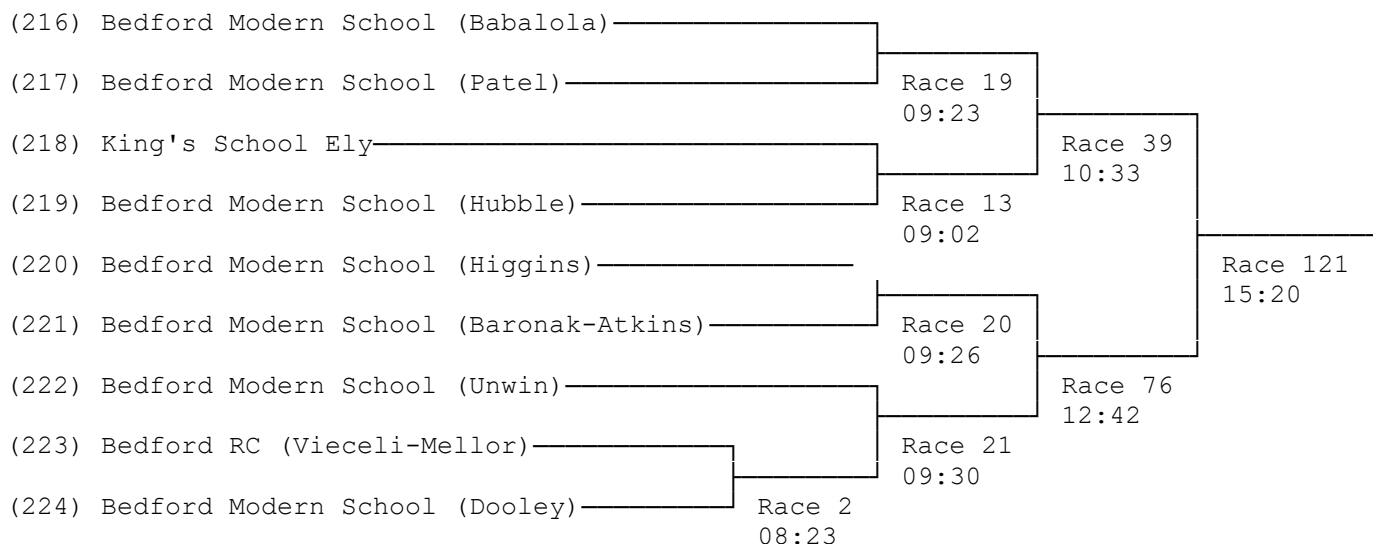

53) Junior 15 Sculls (Band 2)