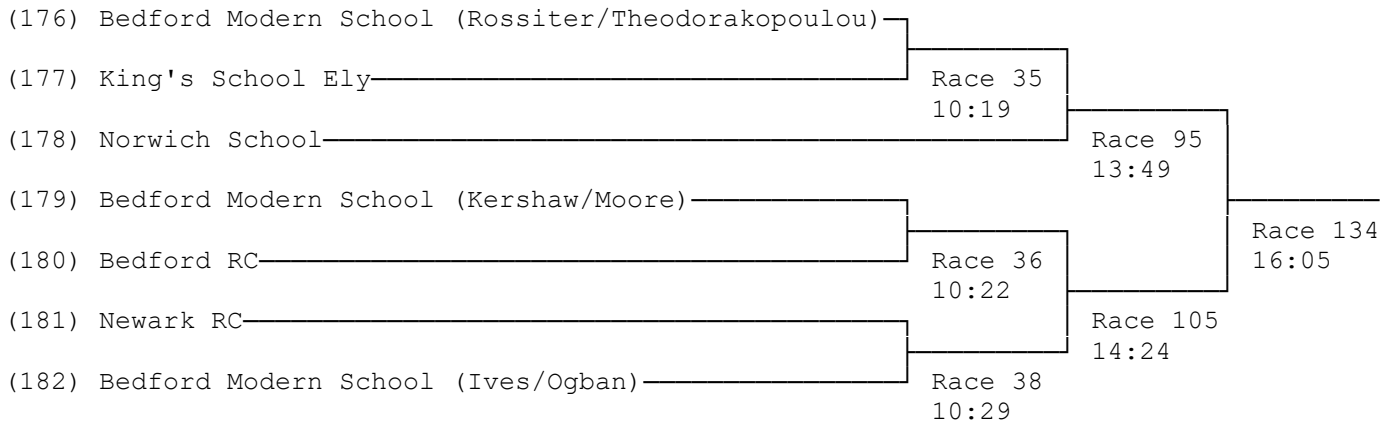

46) Women's Junior 14 Double Sculls