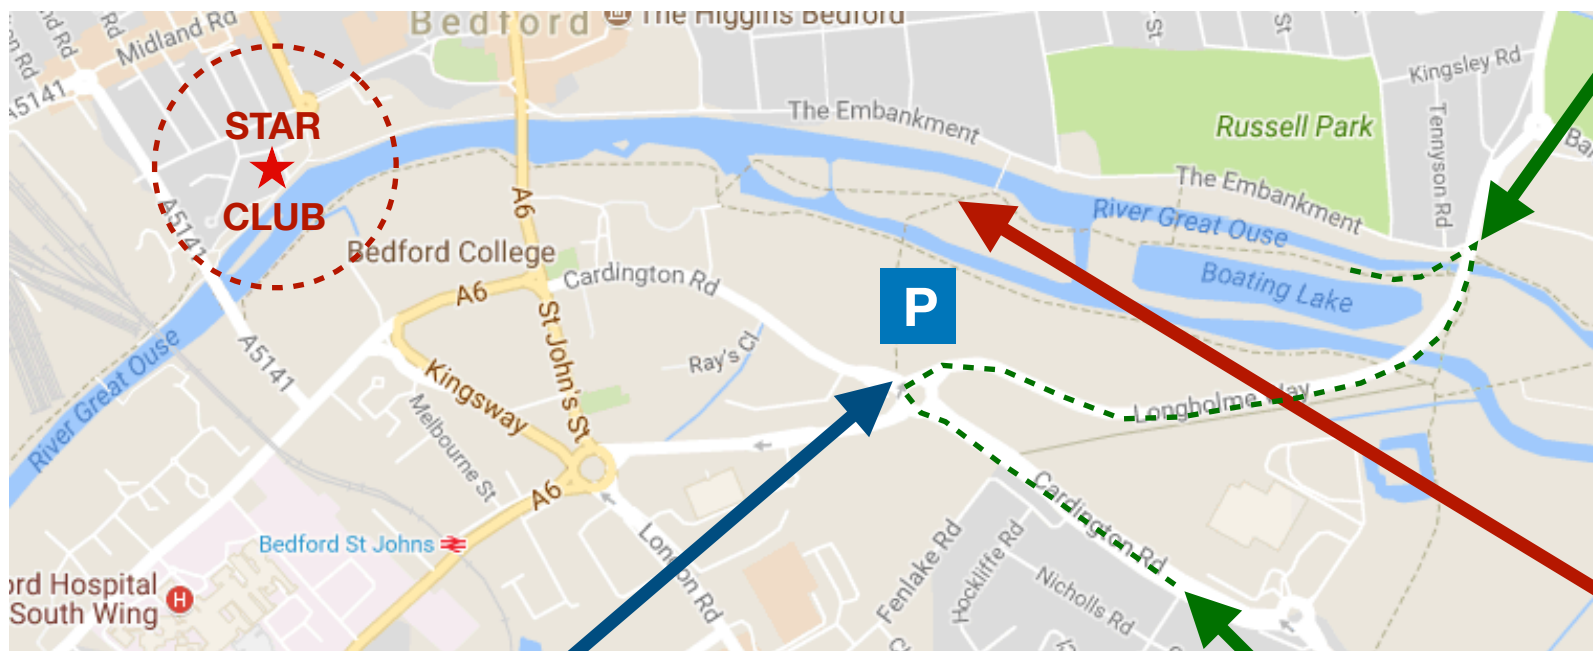

TRAVELLING TO AND PARKING AT STAR REGATTA

Whichever way you approach Bedford, from the **M1 J13** or **A1 Black Cat roundabout**, we suggest you take the **A421 Bedford bypass** until you reach the **A603 junction** at the southeast of the town, then head towards Bedford.

Non trailers/towing vehicles:

Please park here! Access car park from the river side of the roundabout, footbridge takes you directly to the Regatta Enclosure.

A603, from A421 Bedford Bypass

Regatta Enclosure